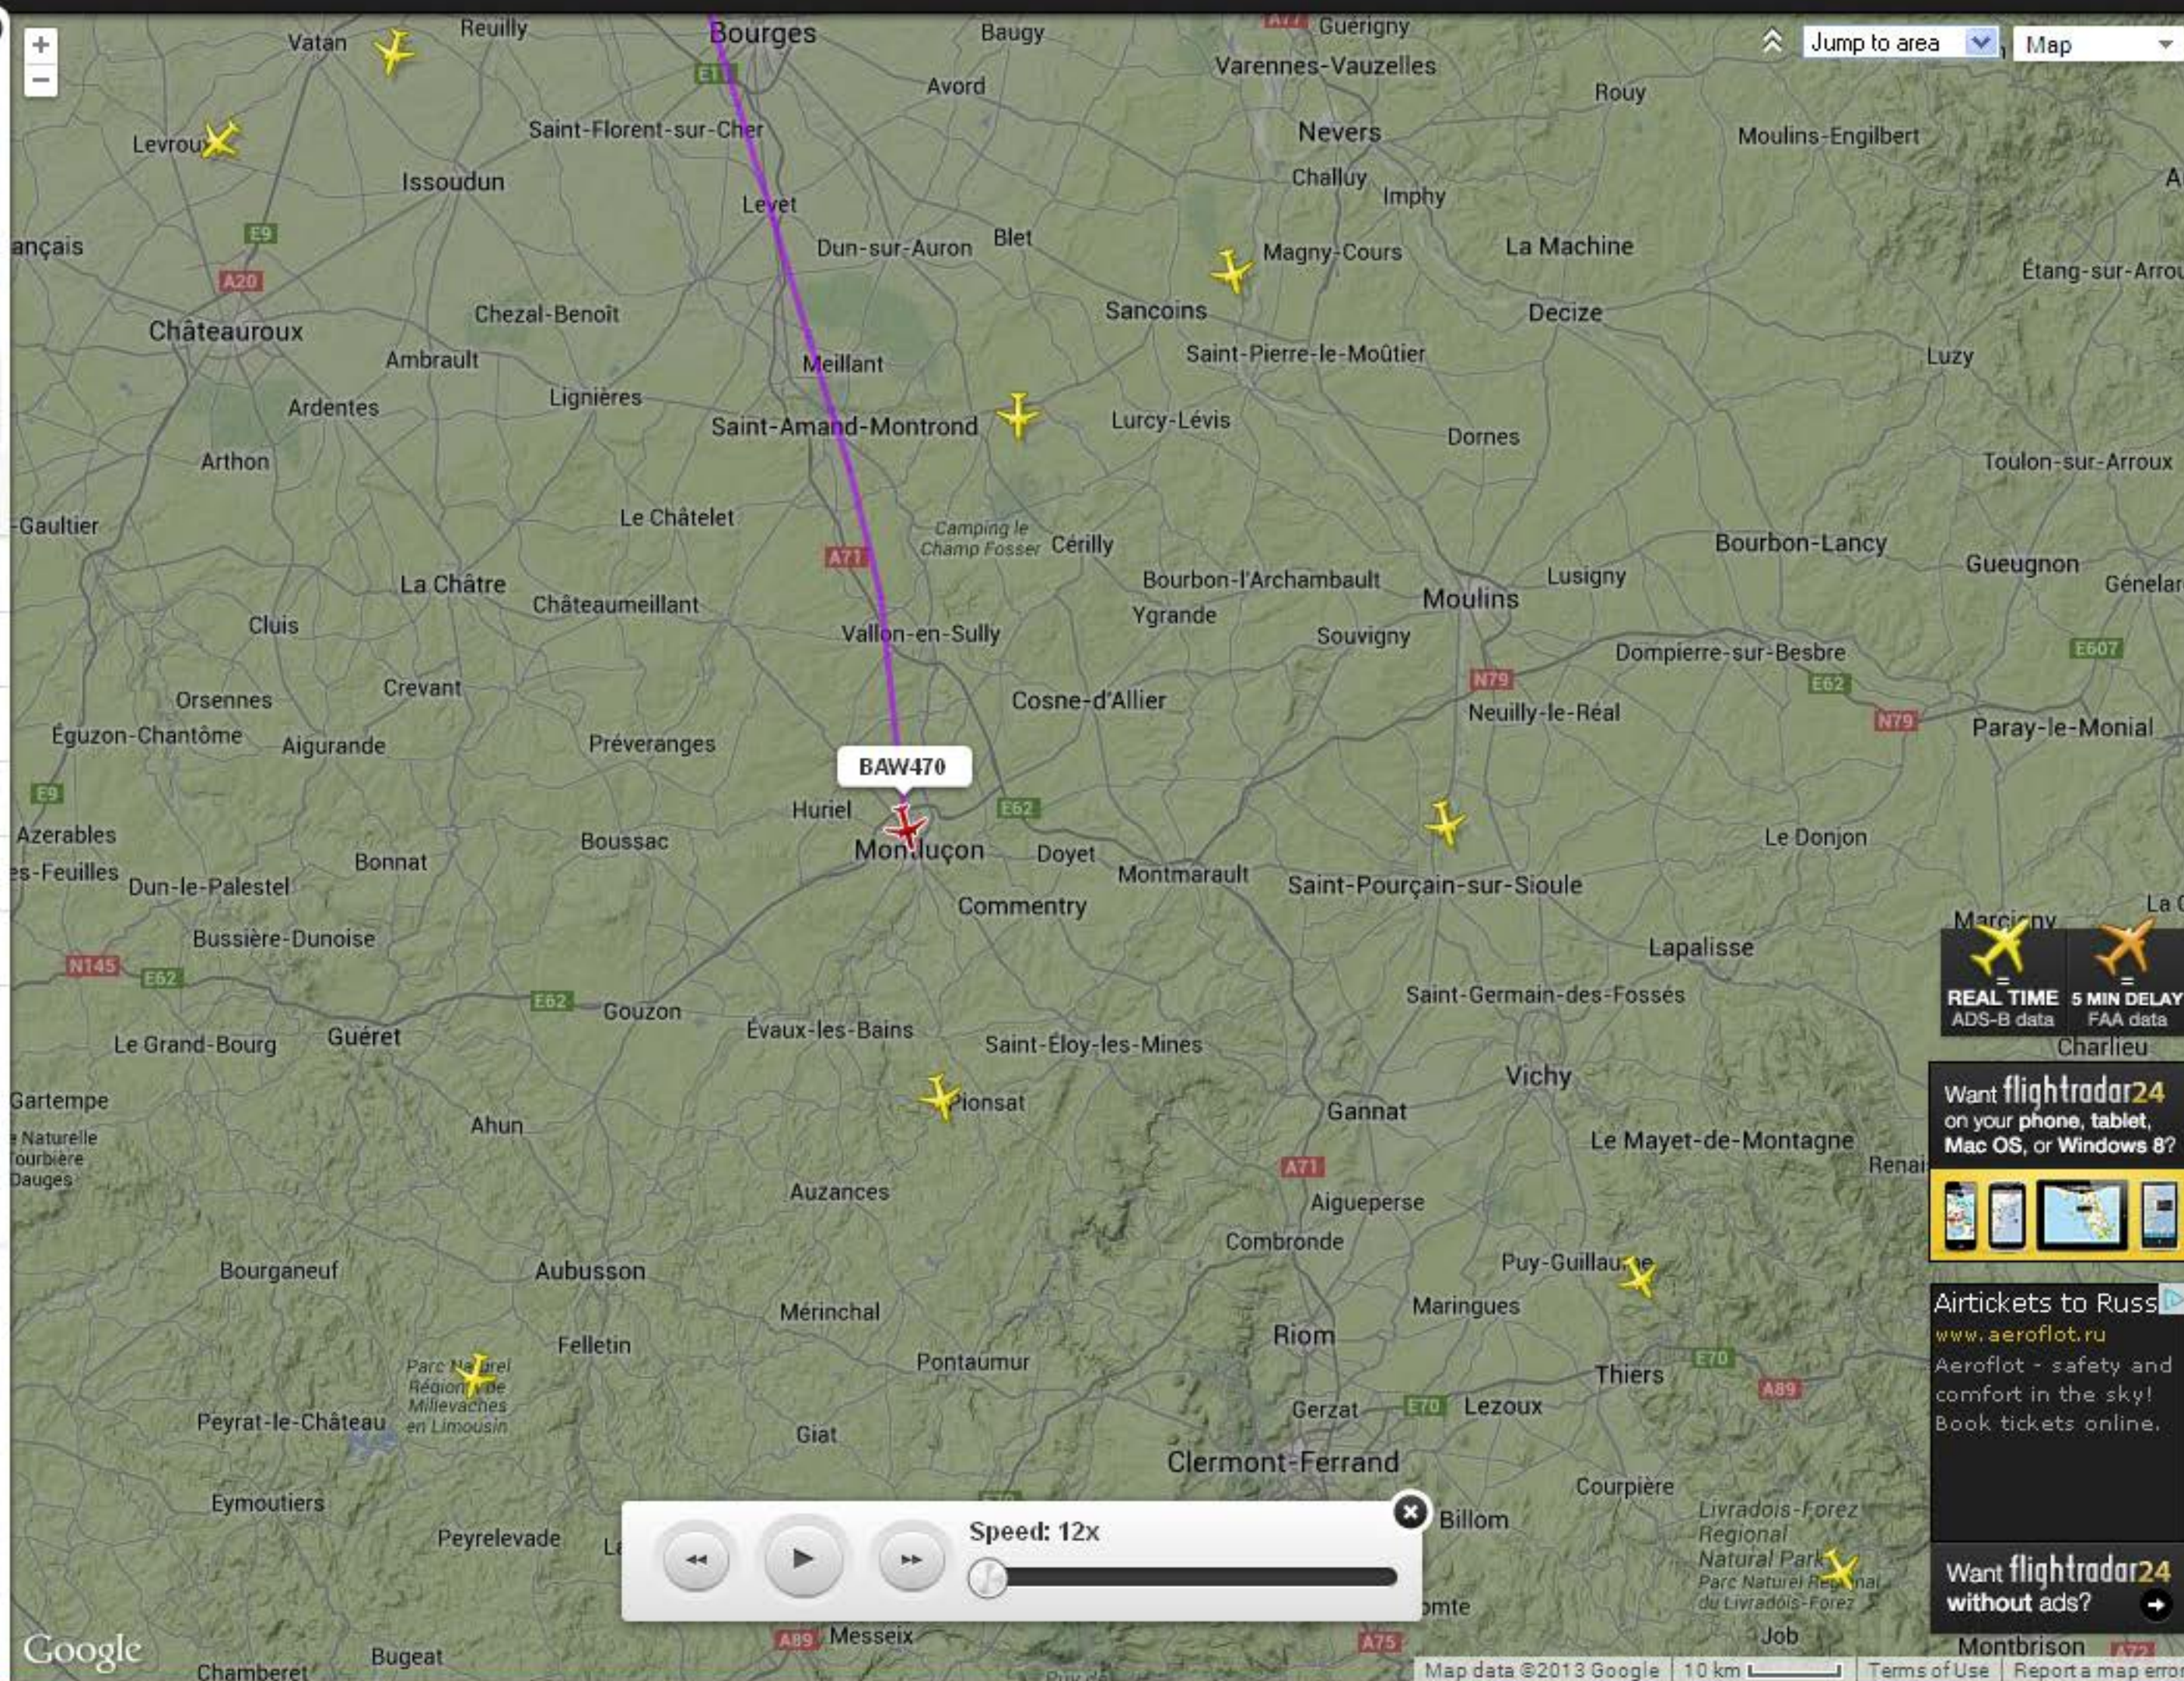

BA2708 / BAW2708
British Airways

Aircraft	(B734)
Boeing 737-436	
Registration	(4004C9)
G-DOCA	
Altitude	Vertical Speed
33,050 ft	0 fpm
Speed	Track
444 kt	173°
Latitude	Longitude
46.3702	2.5931
Radar	Squawk
F-LFBV1	2232

Speed: 12x

REAL TIME ADS-B data
5 MIN DELAY FAA data

Want flightradar24 on your phone, tablet, Mac OS, or Windows 8?

Airtickets to Russia
www.aeroflot.ru
Aeroflot - safety and comfort in the sky!
Book tickets online.

Want flightradar24 without ads?

BA470 / BAW470
British Airways

Aircraft	(A320)
Aircraft	Airbus A320-232
Registration	(406091)
Registration	G-EUYE
Altitude	39,025 ft
Vertical Speed	0 fpm
Speed	448 kt
Track	173°
Latitude	46.3719
Longitude	2.587
Radar	F-LFBH
Squawk	2231