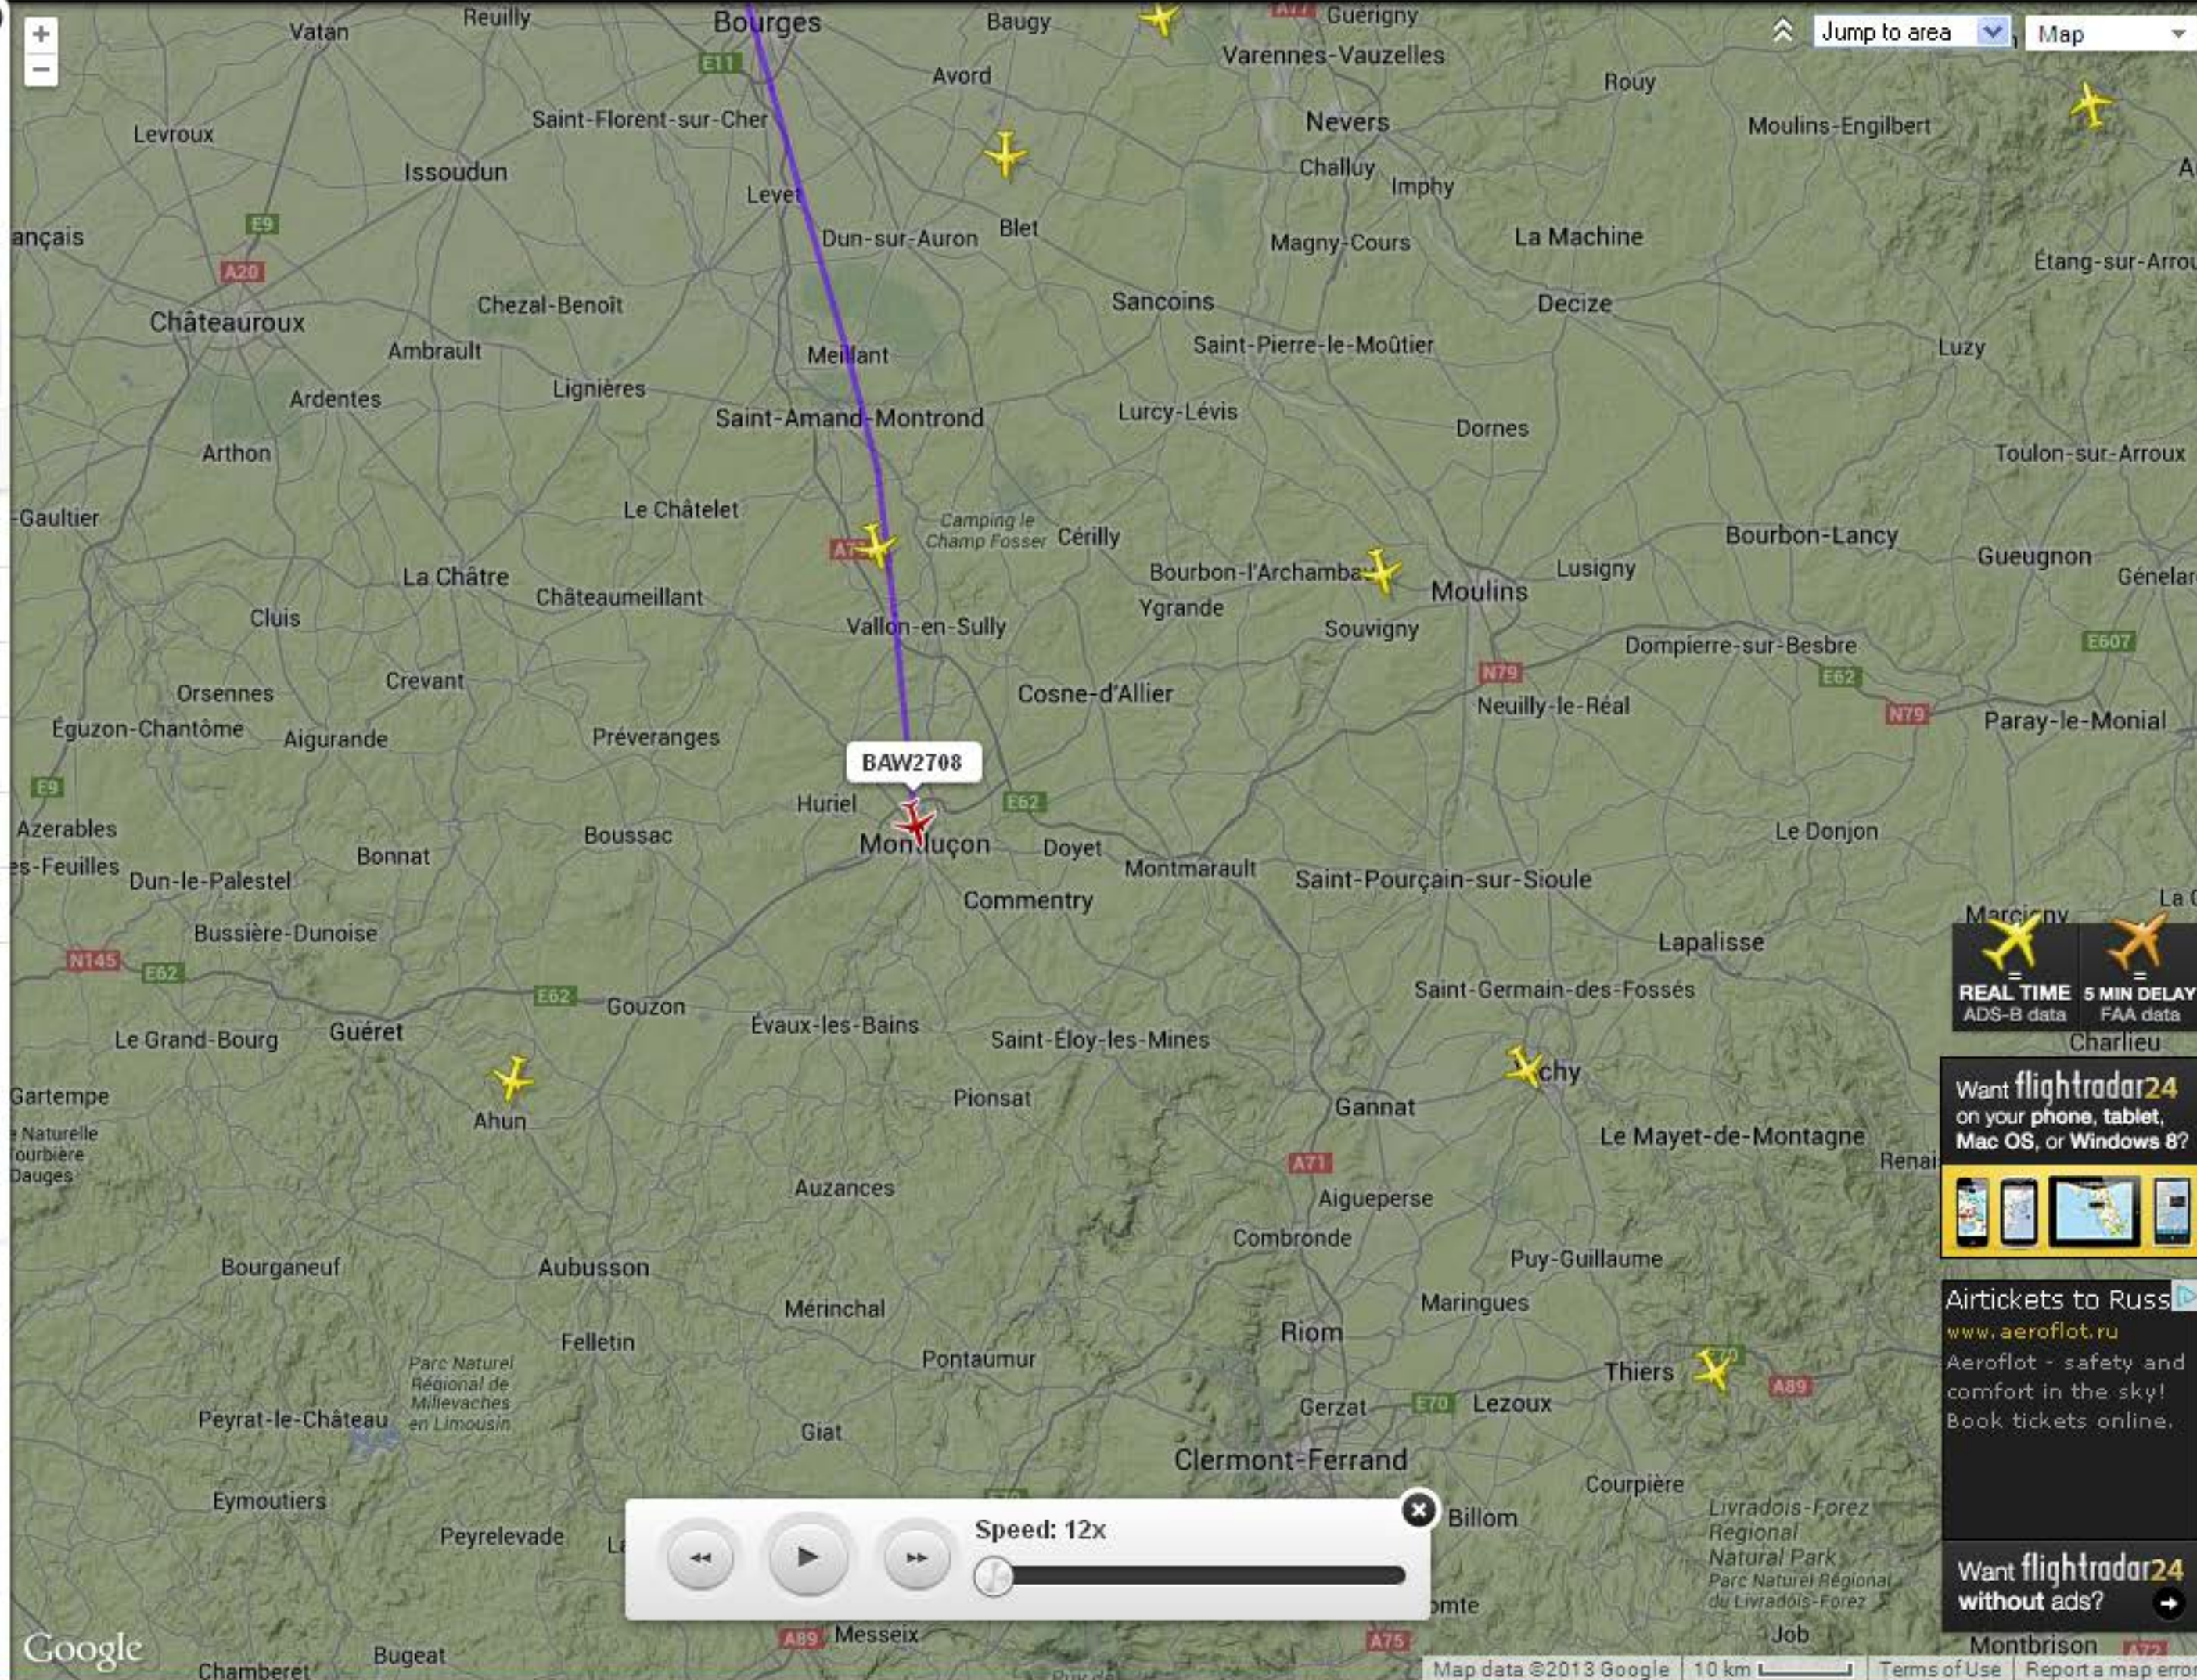

BA2708 / BAW2708
British Airways

Aircraft	(B734)
Boeing 737-436	
Registration	(4004C9)
G-DOCA	
Altitude	Vertical Speed
33,050 ft	0 fpm
Speed	Track
444 kt	173°
Latitude	Longitude
46.3702	2.5931
Radar	Squawk
F-LFBV1	2232

Speed: 12x

REAL TIME ADS-B data
5 MIN DELAY FAA data

Want flightradar24 on your phone, tablet, Mac OS, or Windows 8?

Airtickets to Russia
www.aeroflot.ru
Aeroflot - safety and comfort in the sky!
Book tickets online.

Want flightradar24 without ads?

BA470 / BAW470
British Airways

Aircraft	(A320)
Aircraft	Airbus A320-232
Registration	(406091)
Registration	G-EUYE
Altitude	39,025 ft
Vertical Speed	0 fpm
Speed	448 kt
Track	173°
Latitude	46.3719
Longitude	2.587
Radar	F-LFBH
Squawk	2231